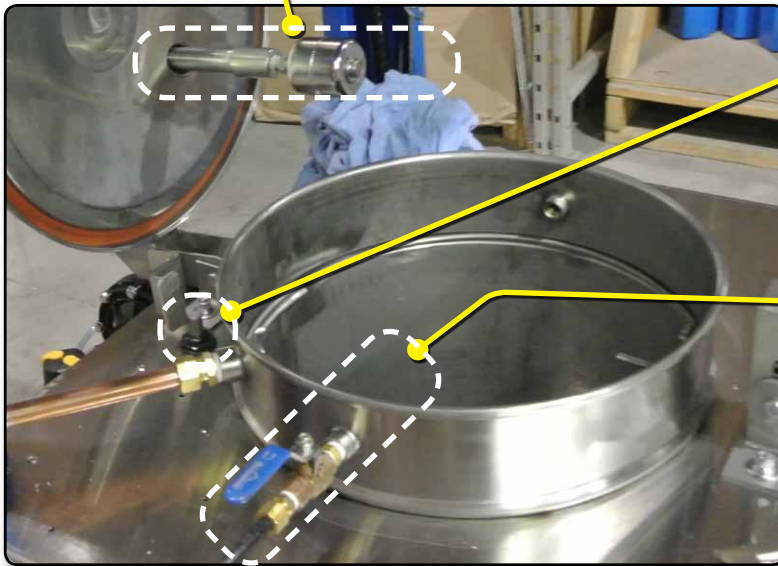

AUTO-FILL FOR SOLVENT RECYCLERS SR30-30V & 60-60V

INSTRUCTION MANUAL

VALVE & PUMP SETS

SR60

If the serial number of your unit is lower than T1-91X2-0257, it is running on a pump that has been replaced since.

Old Pump	New pump
324598	324596

You will need a retrofit kit to accommodate the new pump.

14A
Retrofit Kit
324592

(Base of vacuum support)

INTERIOR BOILER & DETAILS

ID	Part #	Description
1	314582	COVER SWITCH
2	NPN	SUPPORT
3	322006	JUNCTION BOX
4	919811	COUPLING
5	314066	COMMUNICATION CABLE
6	616740	CONNECTOR 2521
7	NPN	NIPPLE
8	323501	COUPLING
9	919810	LEVEL SWITCH
10	919812	REDUCTOR COUPLING
11	324532	AUTO-FILL VALVE
12	323006	1/4" BALL-VALVE
13	324543	ECO PUMP (SR30 ONLY)
14	324596	PUMP (SR60 ONLY)
14A	324592	RETROFIT KIT FOR NEW PUMP
15	324514	3/8" BLACK NYLON HOSE

ID	Part #	Description
16	323166	3/8" PL FITTING
17	325501	1/4" S/S FITTING
18	324571	1/4" BLUE HOSE
19	324584	"T" PUSH-IN FITTING
20	324570	1/4" @ 1/8" PUSH-IN V
21	323130	ADAPTOR
22	323508	1/4" X 3" NIPPLE
23	624308	1/4" X 1 1/8" "U" BOLT C/W BOLTS & NUTS
24	NPN	SUPPORT PLATE
25	606101	1/4" PVC NYLON HOSE
26	324560	1/4" - 90° PUSH-IN FITTING
27	324003	SOLENOID VALVE
28	323130	COMPRESSION CONNECTOR 3/8" X 1/4"
29	323190	SPOUT : 1/4" PL 45° MF ELBOW
30	324624	FILTER SUCTION STRAINER