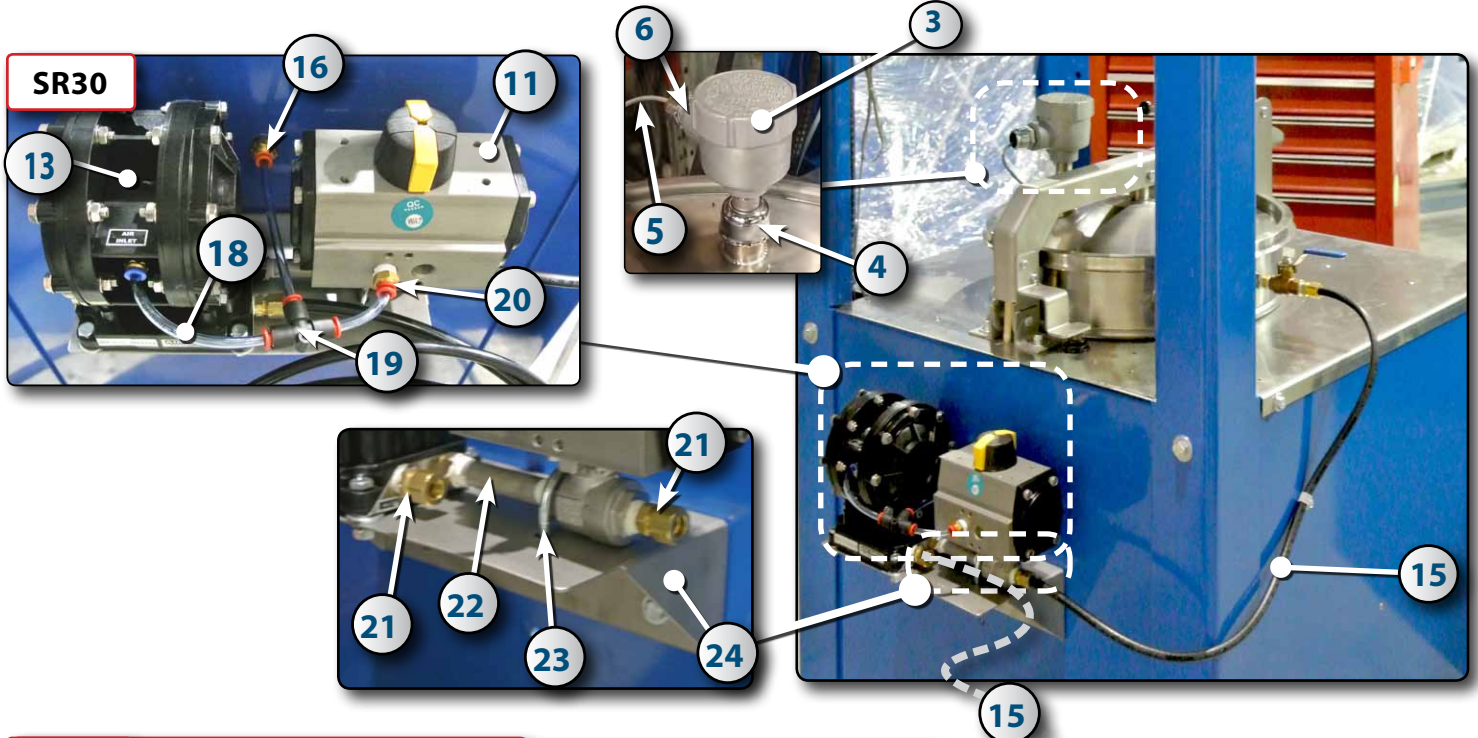

AUTO-FILL FOR SOLVENT RECYCLERS SR30-30V & 60-60V

INSTRUCTION MANUAL

VALVE & PUMP SETS

SR60

If the serial number of your unit is lower than T1-91X2-0257, it is running on a pump that has been replaced since.

Old Pump	New pump
324598	324596

You will need a retrofit kit to accommodate the new pump.

14A
Retrofit Kit
324592

(Base of vacuum support)

INTERIOR BOILER & DETAILS

ID	Part #	Description
1	314582	COVER SWITCH
2	NPN	SUPPORT
3	322006	JUNCTION BOX
4	919811	COUPLING
5	314066	COMMUNICATION CABLE
6	616740	CONNECTOR 2521
7	NPN	NIPPLE
8	323501	COUPLING
9	919810	LEVEL SWITCH
10	919812	REDUCTOR COUPLING
11	324532	AUTO-FILL VALVE
12	323006	1/4" BALL-VALVE
13	324543	ECO PUMP (SR30 ONLY)
14	324596	PUMP (SR60 ONLY)
14A	324592	RETROFIT KIT FOR NEW PUMP
15	324514	3/8" BLACK NYLON HOSE

ID	Part #	Description
16	323166	3/8" PL FITTING
17	325501	1/4" S/S FITTING
18	324571	1/4" BLUE HOSE
19	324584	"T" PUSH-IN FITTING
20	324570	1/4" @ 1/8" PUSH-IN V
21	323130	ADAPTOR
22	323508	1/4" X 3" NIPPLE
23	624308	1/4" X 1 1/8" "U" BOLT C/W BOLTS & NUTS
24	NPN	SUPPORT PLATE
25	606101	1/4" PVC NYLON HOSE
26	324560	1/4" - 90° PUSH-IN FITTING
27	324003	SOLENOID VALVE
28	323130	COMPRESSION CONNECTOR 3/8" X 1/4"
29	323190	SPOUT : 1/4" PL 45° MF ELBOW
30	324624	FILTER SUCTION STRAINER