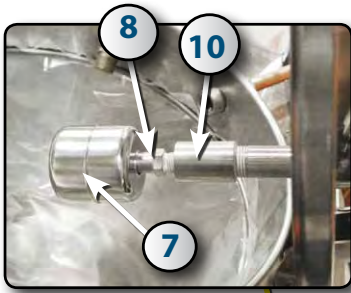

Old Pump	New pump
324598	324596

You will need a retrofit kit to accommodate the new pump.

14A
Retrofit Kit
324592

(Base of vacuum support)

INTERIOR BOILER & DETAILS

ID	Part #	Description
1	314582	COVER SWITCH
2	NPN	SUPPORT
3	322006	JUNCTION BOX
4	919811	COUPLING
5	314066	COMMUNICATION CABLE
6	616740	CONNECTOR 2521
7	NPN	NIPPLE
8	323501	COUPLING
9	919810	LEVEL SWITCH
10	919812	REDUCTOR COUPLING
11	324532	AUTO-FILL VALVE
12	323006	1/4" BALL-VALVE
13	324543	ECO PUMP (SR30 ONLY)
14	324596	PUMP (SR60 ONLY)
14A	324592	RETROFIT KIT FOR NEW PUMP
15	324514	3/8" BLACK NYLON HOSE

ID	Part #	Description
16	323166	3/8" PL FITTING
17	325501	1/4" S/S FITTING
18	324571	1/4" BLUE HOSE
19	324584	"T" PUSH-IN FITTING
20	324570	1/4" @ 1/8" PUSH-IN V
21	323130	ADAPTOR
22	323508	1/4" X 3" NIPPLE
23	624308	1/4" X 1 1/8" "U" BOLT C/W BOLTS & NUTS
24	NPN	SUPPORT PLATE
25	606101	1/4" PVC NYLON HOSE
26	324560	1/4" - 90° PUSH-IN FITTING
27	324003	SOLENOID VALVE
28	323130	COMPRESSION CONNECTOR 3/8" X 1/4"
29	323190	SPOUT : 1/4" PL 45° MF ELBOW
30	324624	FILTER SUCTION STRAINER