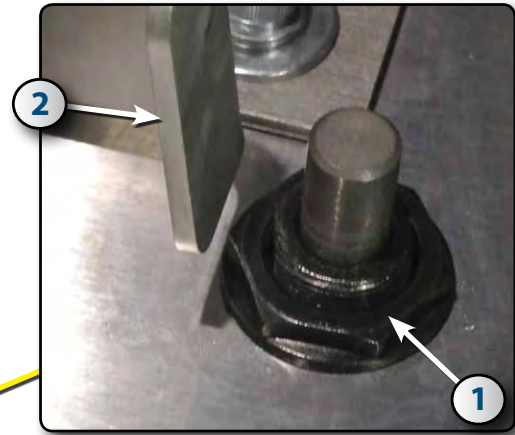

Old Pump	New pump
324598	324596

You will need a retrofit kit to accommodate the new pump.

14A
Retrofit Kit
324592

(Base of vacuum support)

INTERIOR BOILER & DETAILS

ID	Part #	Description
1	314582	COVER SWITCH
2	NPN	SUPPORT
3	322006	JUNCTION BOX
4	919811	COUPLING
5	314066	COMMUNICATION CABLE
6	616740	CONNECTOR 2521
7	NPN	NIPPLE
8	323501	COUPLING
9	919810	LEVEL SWITCH
10	919812	REDUCTOR COUPLING
11	324532	AUTO-FILL VALVE
12	323006	1/4" BALL-VALVE
13	324543	ECO PUMP (SR30 ONLY)
14	324596	PUMP (SR60 ONLY)
14A	324592	RETROFIT KIT FOR NEW PUMP
15	324514	3/8" BLACK NYLON HOSE

ID	Part #	Description
16	323166	3/8" PL FITTING
17	325501	1/4" S/S FITTING
18	324571	1/4" BLUE HOSE
19	324584	"T" PUSH-IN FITTING
20	324570	1/4" @ 1/8" PUSH-IN V
21	323130	ADAPTOR
22	323508	1/4" X 3" NIPPLE
23	624308	1/4" X 1 1/8" "U" BOLT C/W BOLTS & NUTS
24	NPN	SUPPORT PLATE
25	606101	1/4" PVC NYLON HOSE
26	324560	1/4" - 90° PUSH-IN FITTING
27	324003	SOLENOID VALVE
28	323130	COMPRESSION CONNECTOR 3/8" X 1/4"
29	323190	SPOUT : 1/4" PL 45° MF ELBOW
30	324624	FILTER SUCTION STRAINER