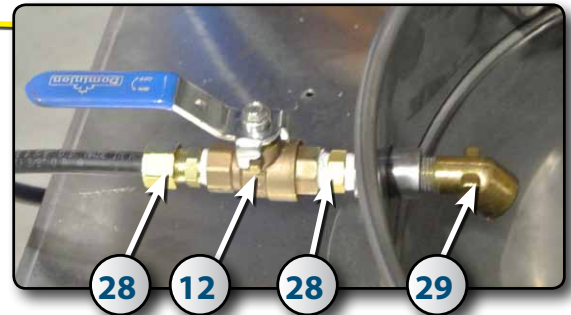

AUTO-FILL FOR SOLVENT RECYCLERS SR30-30V & 60-60V

INSTRUCTION MANUAL

VALVE & PUMP SETS

SR60

If the serial number of your unit is lower than T1-91X2-0257, it is running on a pump that has been replaced since.

Old Pump	New pump
324598	324596

You will need a retrofit kit to accommodate the new pump.

14A
Retrofit Kit
324592

(Base of vacuum support)

INTERIOR BOILER & DETAILS

ID	Part #	Description
1	314582	COVER SWITCH
2	NPN	SUPPORT
3	322006	JUNCTION BOX
4	919811	COUPLING
5	314066	COMMUNICATION CABLE
6	616740	CONNECTOR 2521
7	NPN	NIPPLE
8	323501	COUPLING
9	919810	LEVEL SWITCH
10	919812	REDUCTOR COUPLING
11	324532	AUTO-FILL VALVE
12	323006	1/4" BALL-VALVE
13	324543	ECO PUMP (SR30 ONLY)
14	324596	PUMP (SR60 ONLY)
14A	324592	RETROFIT KIT FOR NEW PUMP
15	324514	3/8" BLACK NYLON HOSE

ID	Part #	Description
16	323166	3/8" PL FITTING
17	325501	1/4" S/S FITTING
18	324571	1/4" BLUE HOSE
19	324584	"T" PUSH-IN FITTING
20	324570	1/4" @ 1/8" PUSH-IN V
21	323130	ADAPTOR
22	323508	1/4" X 3" NIPPLE
23	624308	1/4" X 1 1/8" "U" BOLT C/W BOLTS & NUTS
24	NPN	SUPPORT PLATE
25	606101	1/4" PVC NYLON HOSE
26	324560	1/4" - 90° PUSH-IN FITTING
27	324003	SOLENOID VALVE
28	323130	COMPRESSION CONNECTOR 3/8" X 1/4"
29	323190	SPOUT : 1/4" PL 45° MF ELBOW
30	324624	FILTER SUCTION STRAINER