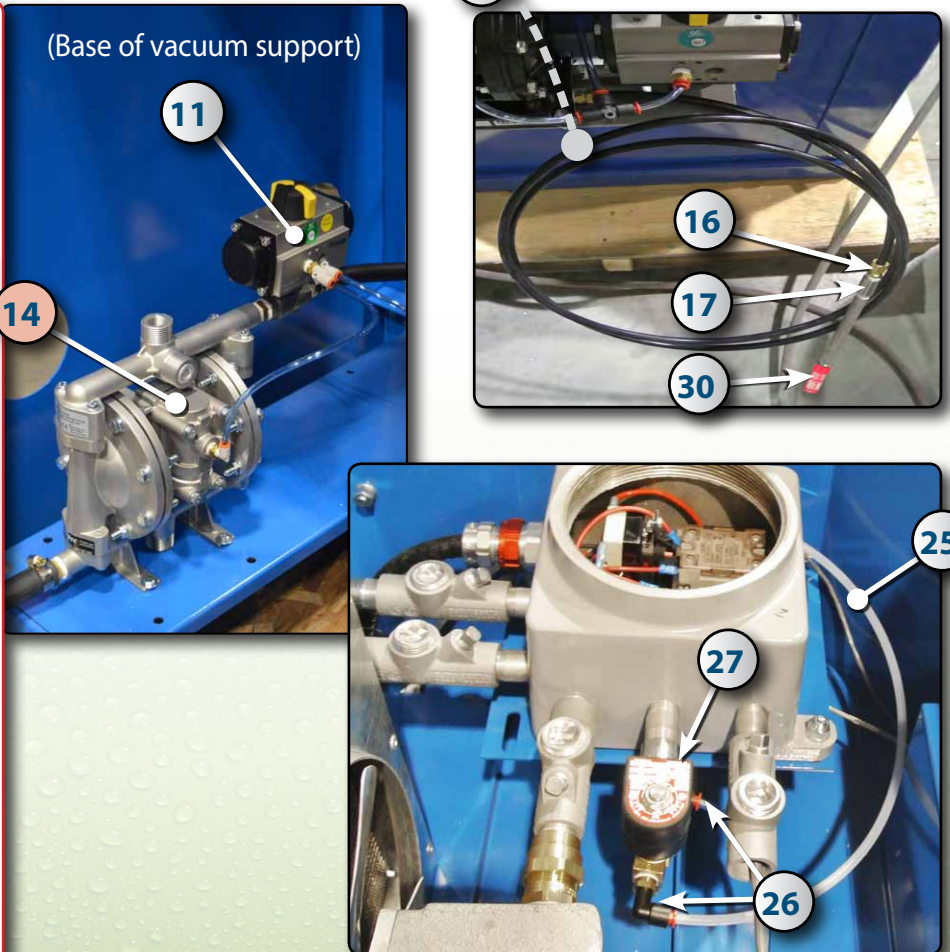

AUTO-FILL FOR SOLVENT RECYCLERS SR30-30V & 60-60V

INSTRUCTION MANUAL

VALVE & PUMP SETS

SR60

If the serial number of your unit is lower than T1-91X2-0257, it is running on a pump that has been replaced since.

Old Pump	New pump
324598	324596

You will need a retrofit kit to accommodate the new pump.

14A
Retrofit Kit
324592

(Base of vacuum support)

INTERIOR BOILER & DETAILS

ID	Part #	Description
1	314582	COVER SWITCH
2	NPN	SUPPORT
3	322006	JUNCTION BOX
4	919811	COUPLING
5	314066	COMMUNICATION CABLE
6	616740	CONNECTOR 2521
7	NPN	NIPPLE
8	323501	COUPLING
9	919810	LEVEL SWITCH
10	919812	REDUCTOR COUPLING
11	324532	AUTO-FILL VALVE
12	323006	1/4" BALL-VALVE
13	324543	ECO PUMP (SR30 ONLY)
14	324596	PUMP (SR60 ONLY)
14A	324592	RETROFIT KIT FOR NEW PUMP
15	324514	3/8" BLACK NYLON HOSE

ID	Part #	Description
16	323166	3/8" PL FITTING
17	325501	1/4" S/S FITTING
18	324571	1/4" BLUE HOSE
19	324584	"T" PUSH-IN FITTING
20	324570	1/4" @ 1/8" PUSH-IN V
21	323130	ADAPTOR
22	323508	1/4" X 3" NIPPLE
23	624308	1/4" X 1 1/8" "U" BOLT C/W BOLTS & NUTS
24	NPN	SUPPORT PLATE
25	606101	1/4" PVC NYLON HOSE
26	324560	1/4" - 90° PUSH-IN FITTING
27	324003	SOLENOID VALVE
28	323130	COMPRESSION CONNECTOR 3/8" X 1/4"
29	323190	SPOUT : 1/4" PL 45° MF ELBOW
30	324624	FILTER SUCTION STRAINER