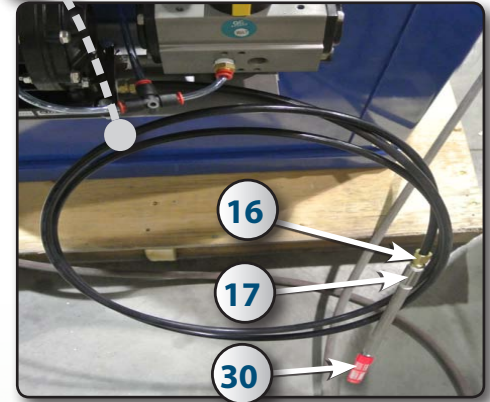

AUTO-FILL FOR SOLVENT RECYCLERS
SR30-30V & 60-60V

INSTRUCTION MANUAL

VALVE & PUMP SETS

SR60

If the serial number of your unit is lower than T1-91X2-0257, it is running on a pump that has been replaced since.

	
Old Pump 324598	New pump 324596

You will need a retrofit kit to accommodate the new pump.

14A

Retrofit Kit 324592

INTERIOR BOILER & DETAILS

ID	Part #	Description
1	314582	COVER SWITCH
2	NPN	SUPPORT
3	322006	JUNCTION BOX
4	919811	COUPLING
5	314066	COMMUNICATION CABLE
6	616740	CONNECTOR 2521
7	NPN	NIPPLE
8	323501	COUPLING
9	919810	LEVEL SWITCH
10	919812	REDUCTOR COUPLING
11	324532	AUTO-FILL VALVE
12	323006	1/4" BALL-VALVE
13	324543	ECO PUMP (SR30 ONLY)
14	324596	PUMP (SR60 ONLY)
14A	324592	RETROFIT KIT FOR NEW PUMP
15	324514	3/8" BLACK NYLON HOSE

ID	Part #	Description
16	323166	3/8" PL FITTING
17	325501	1/4" S/S FITTING
18	324571	1/4" BLUE HOSE
19	324584	"T" PUSH-IN FITTING
20	324570	1/4" @ 1/8" PUSH-IN V
21	323130	ADAPTOR
22	323508	1/4" X 3" NIPPLE
23	624308	1/4" X 1 1/8" "U" BOLT C/W BOLTS & NUTS
24	NPN	SUPPORT PLATE
25	606101	1/4" PVC NYLON HOSE
26	324560	1/4" - 90° PUSH-IN FITTING
27	324003	SOLENOID VALVE
28	323130	COMPRESSION CONNECTOR 3/8" X 1/4"
29	323190	SPOUT : 1/4" PL 45° MF ELBOW
30	324624	FILTER SUCTION STRAINER