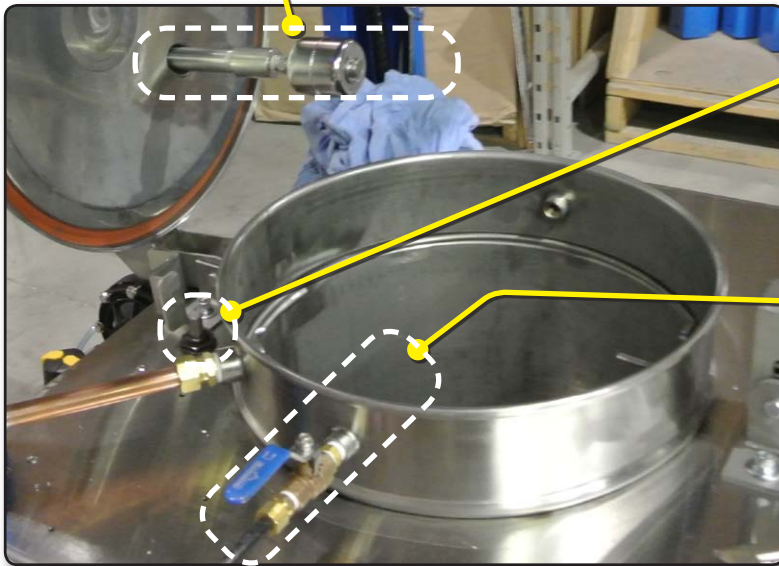

AUTO-FILL FOR SOLVENT RECYCLERS
SR30-30V & 60-60V

INSTRUCTION MANUAL

VALVE & PUMP SETS

SR60

If the serial number of your unit is lower than T1-91X2-0257, it is running on a pump that has been replaced since.

	
Old Pump 324598	New pump 324596

You will need a retrofit kit to accommodate the new pump.

14A

Retrofit Kit 324592

INTERIOR BOILER & DETAILS

ID	Part #	Description
1	314582	COVER SWITCH
2	NPN	SUPPORT
3	322006	JUNCTION BOX
4	919811	COUPLING
5	314066	COMMUNICATION CABLE
6	616740	CONNECTOR 2521
7	NPN	NIPPLE
8	323501	COUPLING
9	919810	LEVEL SWITCH
10	919812	REDUCTOR COUPLING
11	324532	AUTO-FILL VALVE
12	323006	1/4" BALL-VALVE
13	324543	ECO PUMP (SR30 ONLY)
14	324596	PUMP (SR60 ONLY)
14A	324592	RETROFIT KIT FOR NEW PUMP
15	324514	3/8" BLACK NYLON HOSE

ID	Part #	Description
16	323166	3/8" PL FITTING
17	325501	1/4" S/S FITTING
18	324571	1/4" BLUE HOSE
19	324584	"T" PUSH-IN FITTING
20	324570	1/4" @ 1/8" PUSH-IN V
21	323130	ADAPTOR
22	323508	1/4" X 3" NIPPLE
23	624308	1/4" X 1 1/8" "U" BOLT C/W BOLTS & NUTS
24	NPN	SUPPORT PLATE
25	606101	1/4" PVC NYLON HOSE
26	324560	1/4" - 90° PUSH-IN FITTING
27	324003	SOLENOID VALVE
28	323130	COMPRESSION CONNECTOR 3/8" X 1/4"
29	323190	SPOUT : 1/4" PL 45° MF ELBOW
30	324624	FILTER SUCTION STRAINER