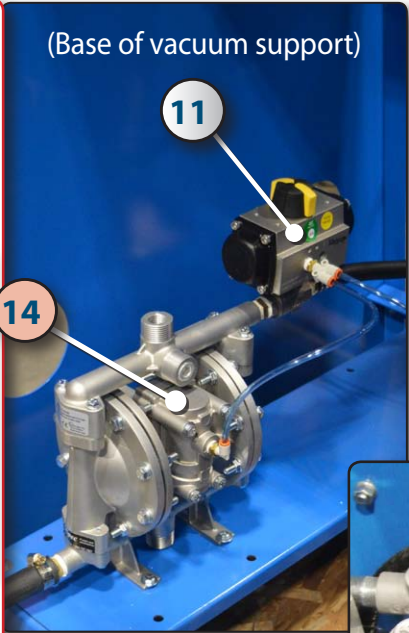

AUTO-FILL FOR SOLVENT RECYCLERS
SR30-30V & 60-60V

INSTRUCTION MANUAL

VALVE & PUMP SETS

SR60

If the serial number of your unit is lower than T1-91X2-0257, it is running on a pump that has been replaced since.

	
Old Pump 324598	New pump 324596

You will need a retrofit kit to accommodate the new pump.

14A

Retrofit Kit 324592

INTERIOR BOILER & DETAILS

ID	Part #	Description
1	314582	COVER SWITCH
2	NPN	SUPPORT
3	322006	JUNCTION BOX
4	919811	COUPLING
5	314066	COMMUNICATION CABLE
6	616740	CONNECTOR 2521
7	NPN	NIPPLE
8	323501	COUPLING
9	919810	LEVEL SWITCH
10	919812	REDUCTOR COUPLING
11	324532	AUTO-FILL VALVE
12	323006	1/4" BALL-VALVE
13	324543	ECO PUMP (SR30 ONLY)
14	324596	PUMP (SR60 ONLY)
14A	324592	RETROFIT KIT FOR NEW PUMP
15	324514	3/8" BLACK NYLON HOSE

ID	Part #	Description
16	323166	3/8" PL FITTING
17	325501	1/4" S/S FITTING
18	324571	1/4" BLUE HOSE
19	324584	"T" PUSH-IN FITTING
20	324570	1/4" @ 1/8" PUSH-IN V
21	323130	ADAPTOR
22	323508	1/4" X 3" NIPPLE
23	624308	1/4" X 1 1/8" "U" BOLT C/W BOLTS & NUTS
24	NPN	SUPPORT PLATE
25	606101	1/4" PVC NYLON HOSE
26	324560	1/4" - 90° PUSH-IN FITTING
27	324003	SOLENOID VALVE
28	323130	COMPRESSION CONNECTOR 3/8" X 1/4"
29	323190	SPOUT : 1/4" PL 45° MF ELBOW
30	324624	FILTER SUCTION STRAINER