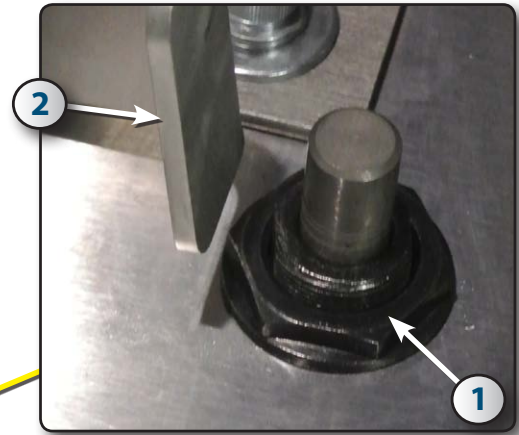

	
Old Pump 324598	New pump 324596

You will need a retrofit kit to accommodate the new pump.

14A

Retrofit Kit 324592

INTERIOR BOILER & DETAILS

ID	Part #	Description
1	314582	COVER SWITCH
2	NPN	SUPPORT
3	322006	JUNCTION BOX
4	919811	COUPLING
5	314066	COMMUNICATION CABLE
6	616740	CONNECTOR 2521
7	NPN	NIPPLE
8	323501	COUPLING
9	919810	LEVEL SWITCH
10	919812	REDUCTOR COUPLING
11	324532	AUTO-FILL VALVE
12	323006	1/4" BALL-VALVE
13	324543	ECO PUMP (SR30 ONLY)
14	324596	PUMP (SR60 ONLY)
14A	324592	RETROFIT KIT FOR NEW PUMP
15	324514	3/8" BLACK NYLON HOSE

ID	Part #	Description
16	323166	3/8" PL FITTING
17	325501	1/4" S/S FITTING
18	324571	1/4" BLUE HOSE
19	324584	"T" PUSH-IN FITTING
20	324570	1/4" @ 1/8" PUSH-IN V
21	323130	ADAPTOR
22	323508	1/4" X 3" NIPPLE
23	624308	1/4" X 1 1/8" "U" BOLT C/W BOLTS & NUTS
24	NPN	SUPPORT PLATE
25	606101	1/4" PVC NYLON HOSE
26	324560	1/4" - 90° PUSH-IN FITTING
27	324003	SOLENOID VALVE
28	323130	COMPRESSION CONNECTOR 3/8" X 1/4"
29	323190	SPOUT : 1/4" PL 45° MF ELBOW
30	324624	FILTER SUCTION STRAINER