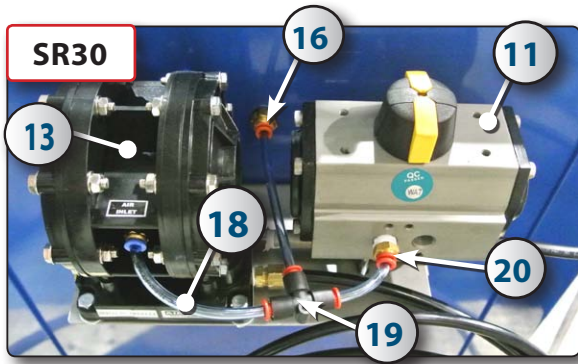

AUTO-FILL FOR SOLVENT RECYCLERS
SR30-30V & 60-60V

INSTRUCTION MANUAL

VALVE & PUMP SETS

SR60

If the serial number of your unit is lower than T1-91X2-0257, it is running on a pump that has been replaced since.

	
Old Pump 324598	New pump 324596

You will need a retrofit kit to accommodate the new pump.

14A

Retrofit Kit 324592

INTERIOR BOILER & DETAILS

ID	Part #	Description
1	314582	COVER SWITCH
2	NPN	SUPPORT
3	322006	JUNCTION BOX
4	919811	COUPLING
5	314066	COMMUNICATION CABLE
6	616740	CONNECTOR 2521
7	NPN	NIPPLE
8	323501	COUPLING
9	919810	LEVEL SWITCH
10	919812	REDUCTOR COUPLING
11	324532	AUTO-FILL VALVE
12	323006	1/4" BALL-VALVE
13	324543	ECO PUMP (SR30 ONLY)
14	324596	PUMP (SR60 ONLY)
14A	324592	RETROFIT KIT FOR NEW PUMP
15	324514	3/8" BLACK NYLON HOSE

ID	Part #	Description
16	323166	3/8" PL FITTING
17	325501	1/4" S/S FITTING
18	324571	1/4" BLUE HOSE
19	324584	"T" PUSH-IN FITTING
20	324570	1/4" @ 1/8" PUSH-IN V
21	323130	ADAPTOR
22	323508	1/4" X 3" NIPPLE
23	624308	1/4" X 1 1/8" "U" BOLT C/W BOLTS & NUTS
24	NPN	SUPPORT PLATE
25	606101	1/4" PVC NYLON HOSE
26	324560	1/4" - 90° PUSH-IN FITTING
27	324003	SOLENOID VALVE
28	323130	COMPRESSION CONNECTOR 3/8" X 1/4"
29	323190	SPOUT : 1/4" PL 45° MF ELBOW
30	324624	FILTER SUCTION STRAINER