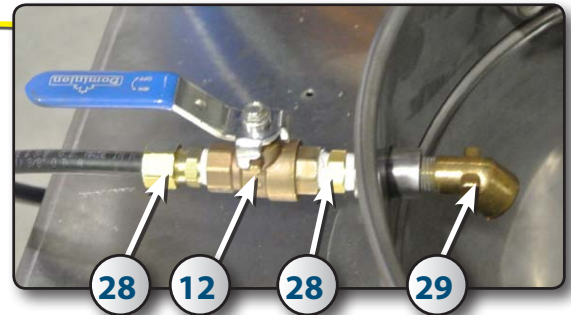

AUTO-FILL FOR SOLVENT RECYCLERS
SR30-30V & 60-60V

INSTRUCTION MANUAL

VALVE & PUMP SETS

SR60

If the serial number of your unit is lower than T1-91X2-0257, it is running on a pump that has been replaced since.

	
Old Pump 324598	New pump 324596

You will need a retrofit kit to accommodate the new pump.

14A

Retrofit Kit 324592

INTERIOR BOILER & DETAILS

ID	Part #	Description
1	314582	COVER SWITCH
2	NPN	SUPPORT
3	322006	JUNCTION BOX
4	919811	COUPLING
5	314066	COMMUNICATION CABLE
6	616740	CONNECTOR 2521
7	NPN	NIPPLE
8	323501	COUPLING
9	919810	LEVEL SWITCH
10	919812	REDUCTOR COUPLING
11	324532	AUTO-FILL VALVE
12	323006	1/4" BALL-VALVE
13	324543	ECO PUMP (SR30 ONLY)
14	324596	PUMP (SR60 ONLY)
14A	324592	RETROFIT KIT FOR NEW PUMP
15	324514	3/8" BLACK NYLON HOSE

ID	Part #	Description
16	323166	3/8" PL FITTING
17	325501	1/4" S/S FITTING
18	324571	1/4" BLUE HOSE
19	324584	"T" PUSH-IN FITTING
20	324570	1/4" @ 1/8" PUSH-IN V
21	323130	ADAPTOR
22	323508	1/4" X 3" NIPPLE
23	624308	1/4" X 1 1/8" "U" BOLT C/W BOLTS & NUTS
24	NPN	SUPPORT PLATE
25	606101	1/4" PVC NYLON HOSE
26	324560	1/4" - 90° PUSH-IN FITTING
27	324003	SOLENOID VALVE
28	323130	COMPRESSION CONNECTOR 3/8" X 1/4"
29	323190	SPOUT : 1/4" PL 45° MF ELBOW
30	324624	FILTER SUCTION STRAINER