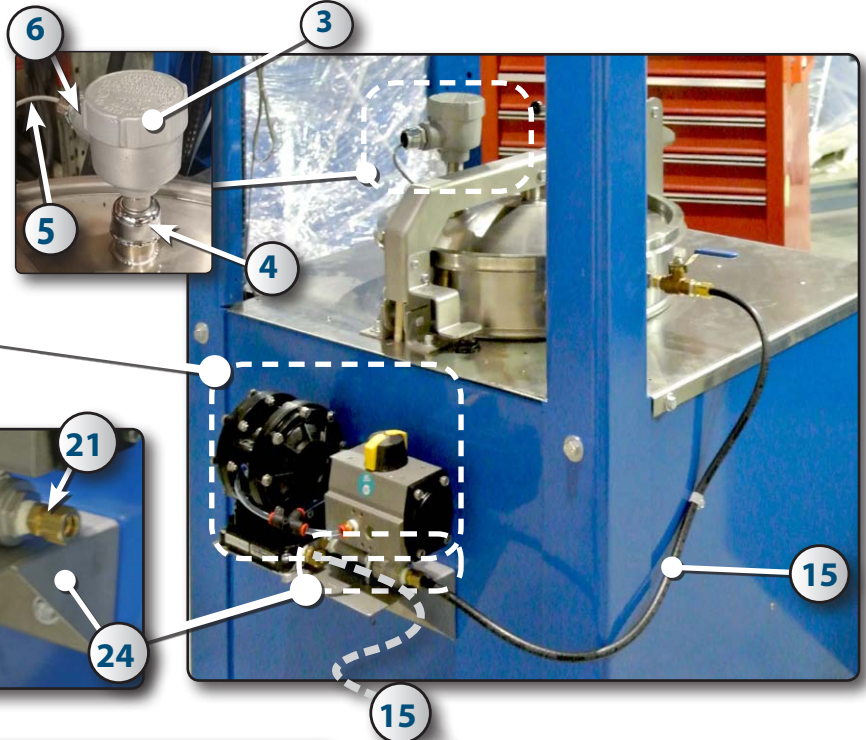

AUTO-FILL FOR SOLVENT RECYCLERS
SR30-30V & 60-60V

INSTRUCTION MANUAL

VALVE & PUMP SETS

SR60

If the serial number of your unit is lower than T1-91X2-0257, it is running on a pump that has been replaced since.

	
Old Pump 324598	New pump 324596

You will need a retrofit kit to accommodate the new pump.

14A

Retrofit Kit 324592

INTERIOR BOILER & DETAILS

ID	Part #	Description
1	314582	COVER SWITCH
2	NPN	SUPPORT
3	322006	JUNCTION BOX
4	919811	COUPLING
5	314066	COMMUNICATION CABLE
6	616740	CONNECTOR 2521
7	NPN	NIPPLE
8	323501	COUPLING
9	919810	LEVEL SWITCH
10	919812	REDUCTOR COUPLING
11	324532	AUTO-FILL VALVE
12	323006	1/4" BALL-VALVE
13	324543	ECO PUMP (SR30 ONLY)
14	324596	PUMP (SR60 ONLY)
14A	324592	RETROFIT KIT FOR NEW PUMP
15	324514	3/8" BLACK NYLON HOSE

ID	Part #	Description
16	323166	3/8" PL FITTING
17	325501	1/4" S/S FITTING
18	324571	1/4" BLUE HOSE
19	324584	"T" PUSH-IN FITTING
20	324570	1/4" @ 1/8" PUSH-IN V
21	323130	ADAPTOR
22	323508	1/4" X 3" NIPPLE
23	624308	1/4" X 1 1/8" "U" BOLT C/W BOLTS & NUTS
24	NPN	SUPPORT PLATE
25	606101	1/4" PVC NYLON HOSE
26	324560	1/4" - 90° PUSH-IN FITTING
27	324003	SOLENOID VALVE
28	323130	COMPRESSION CONNECTOR 3/8" X 1/4"
29	323190	SPOUT : 1/4" PL 45° MF ELBOW
30	324624	FILTER SUCTION STRAINER