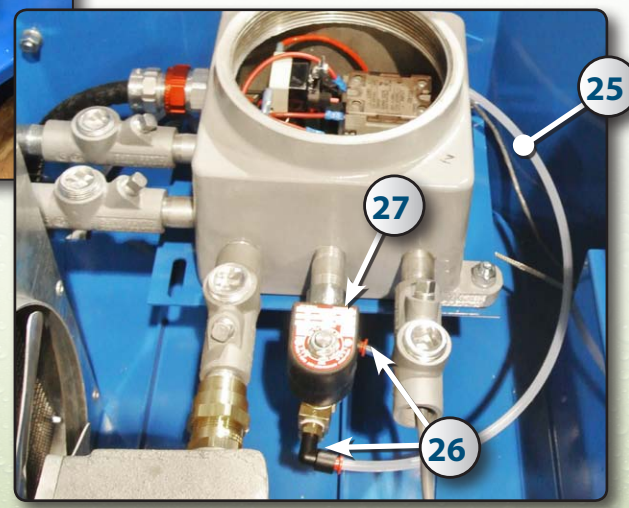

AUTO-FILL FOR SOLVENT RECYCLERS
SR30-30V & 60-60V

INSTRUCTION MANUAL

VALVE & PUMP SETS

SR60

If the serial number of your unit is lower than T1-91X2-0257, it is running on a pump that has been replaced since.

	
Old Pump 324598	New pump 324596

You will need a retrofit kit to accommodate the new pump.

14A

Retrofit Kit 324592

INTERIOR BOILER & DETAILS

ID	Part #	Description
1	314582	COVER SWITCH
2	NPN	SUPPORT
3	322006	JUNCTION BOX
4	919811	COUPLING
5	314066	COMMUNICATION CABLE
6	616740	CONNECTOR 2521
7	NPN	NIPPLE
8	323501	COUPLING
9	919810	LEVEL SWITCH
10	919812	REDUCTOR COUPLING
11	324532	AUTO-FILL VALVE
12	323006	1/4" BALL-VALVE
13	324543	ECO PUMP (SR30 ONLY)
14	324596	PUMP (SR60 ONLY)
14A	324592	RETROFIT KIT FOR NEW PUMP
15	324514	3/8" BLACK NYLON HOSE

ID	Part #	Description
16	323166	3/8" PL FITTING
17	325501	1/4" S/S FITTING
18	324571	1/4" BLUE HOSE
19	324584	"T" PUSH-IN FITTING
20	324570	1/4" @ 1/8" PUSH-IN V
21	323130	ADAPTOR
22	323508	1/4" X 3" NIPPLE
23	624308	1/4" X 1 1/8" "U" BOLT C/W BOLTS & NUTS
24	NPN	SUPPORT PLATE
25	606101	1/4" PVC NYLON HOSE
26	324560	1/4" - 90° PUSH-IN FITTING
27	324003	SOLENOID VALVE
28	323130	COMPRESSION CONNECTOR 3/8" X 1/4"
29	323190	SPOUT : 1/4" PL 45° MF ELBOW
30	324624	FILTER SUCTION STRAINER