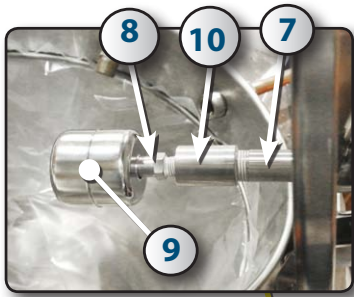

AUTO-FILL FOR SOLVENT RECYCLERS
SR30-30V & 60-60V

INSTRUCTION MANUAL

VALVE & PUMP SETS

SR60

If the serial number of your unit is lower than T1-91X2-0257, it is running on a pump that has been replaced since.

	
Old Pump 324598	New pump 324596

You will need a retrofit kit to accommodate the new pump.

14A

Retrofit Kit 324592

INTERIOR BOILER & DETAILS

ID	Part #	Description
1	314582	COVER SWITCH
2	NPN	SUPPORT
3	322006	JUNCTION BOX
4	919811	COUPLING
5	314066	COMMUNICATION CABLE
6	616740	CONNECTOR 2521
7	NPN	NIPPLE
8	323501	COUPLING
9	919810	LEVEL SWITCH
10	919812	REDUCTOR COUPLING
11	324532	AUTO-FILL VALVE
12	323006	1/4" BALL-VALVE
13	324543	ECO PUMP (SR30 ONLY)
14	324596	PUMP (SR60 ONLY)
14A	324592	RETROFIT KIT FOR NEW PUMP
15	324514	3/8" BLACK NYLON HOSE

ID	Part #	Description
16	323166	3/8" PL FITTING
17	325501	1/4" S/S FITTING
18	324571	1/4" BLUE HOSE
19	324584	"T" PUSH-IN FITTING
20	324570	1/4" @ 1/8" PUSH-IN V
21	323130	ADAPTOR
22	323508	1/4" X 3" NIPPLE
23	624308	1/4" X 1 1/8" "U" BOLT C/W BOLTS & NUTS
24	NPN	SUPPORT PLATE
25	606101	1/4" PVC NYLON HOSE
26	324560	1/4" - 90° PUSH-IN FITTING
27	324003	SOLENOID VALVE
28	323130	COMPRESSION CONNECTOR 3/8" X 1/4"
29	323190	SPOUT : 1/4" PL 45° MF ELBOW
30	324624	FILTER SUCTION STRAINER